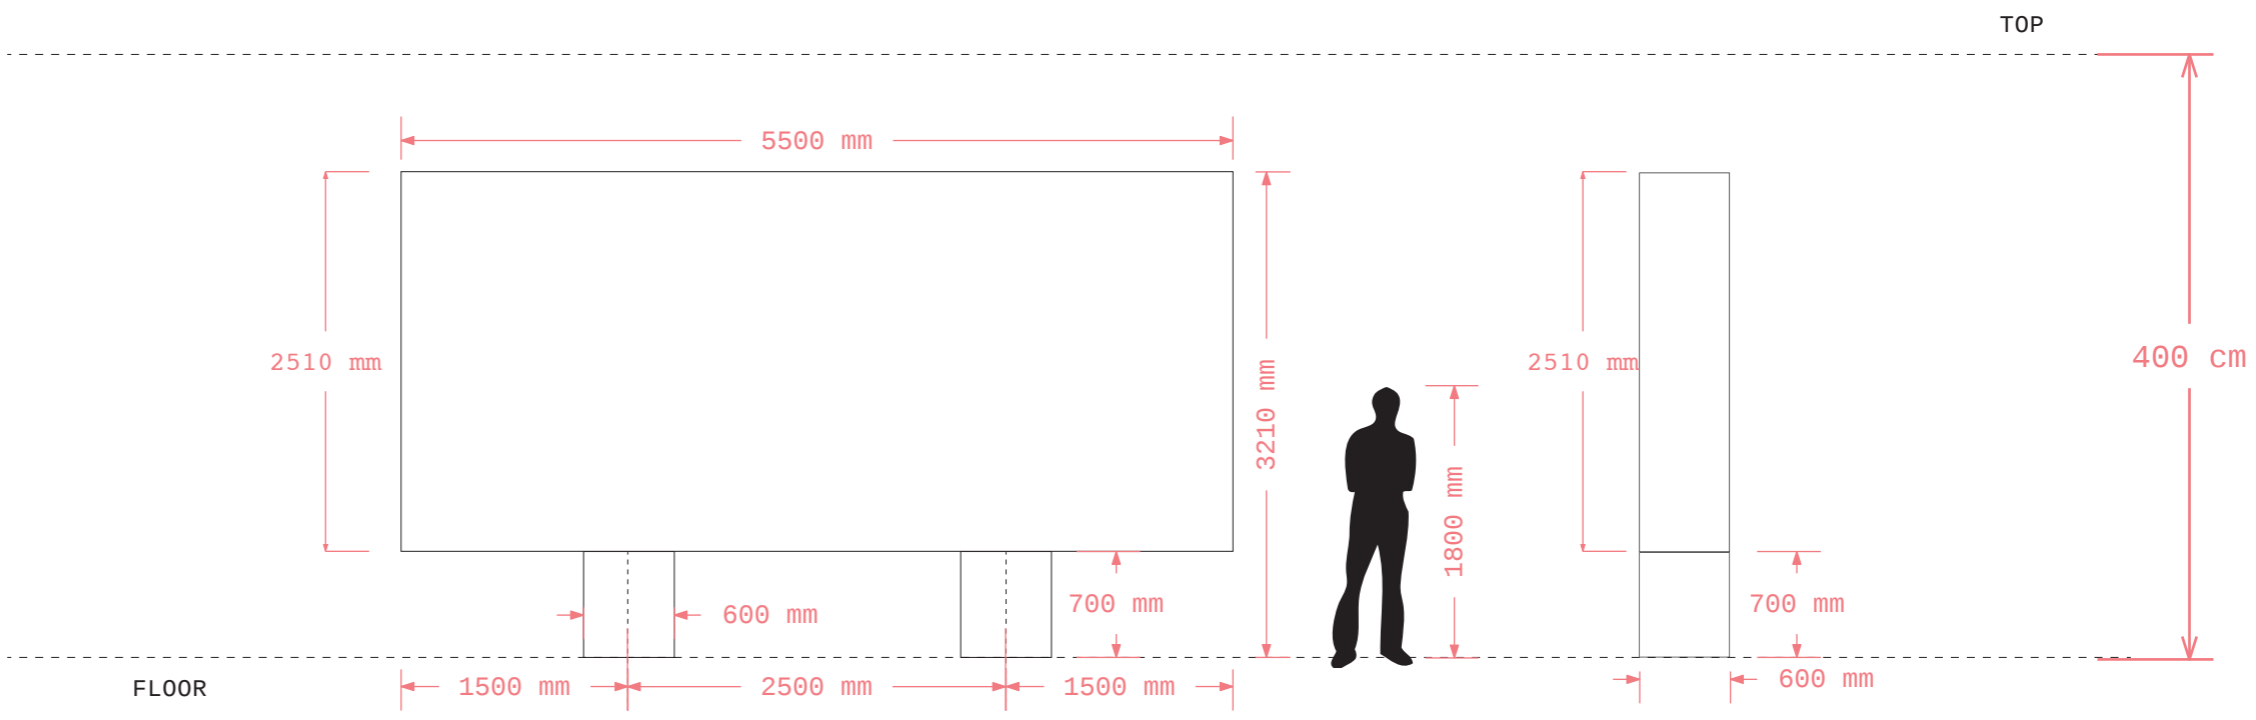

DAYS, I SEE WHAT I SAW AND WHAT I WILL SEE

White Screen - Sharjah Collection, October 2012

© Melik Ohanian 2012

TOP

FRONT

PROFILE

SPECIAL FILM FORMAT
RATIO : 2:1905
(resized 1840x840 pixel in 1920x1080)

FORMAT ECRAN 251 X 550 CM