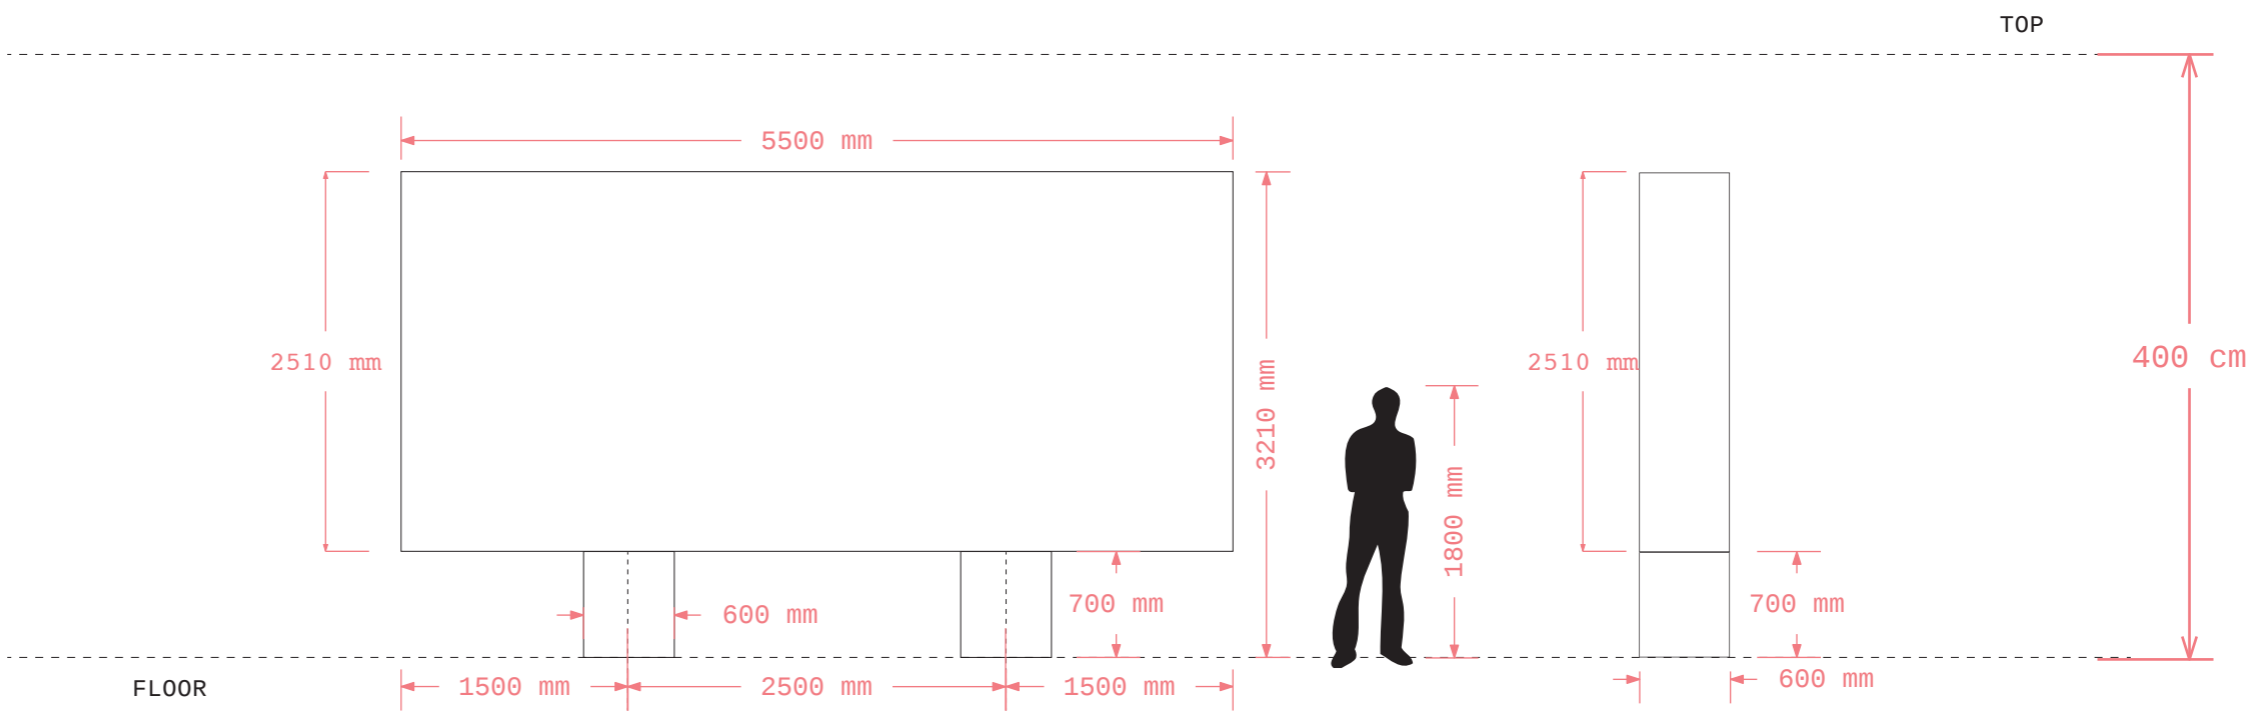

TOP

FRONT

PROFILE

SPECIAL FILM FORMAT
RATIO : 2:1905
(resized 1840x840 pixel in 1920x1080)

FORMAT ECRAN 251 X 550 CM