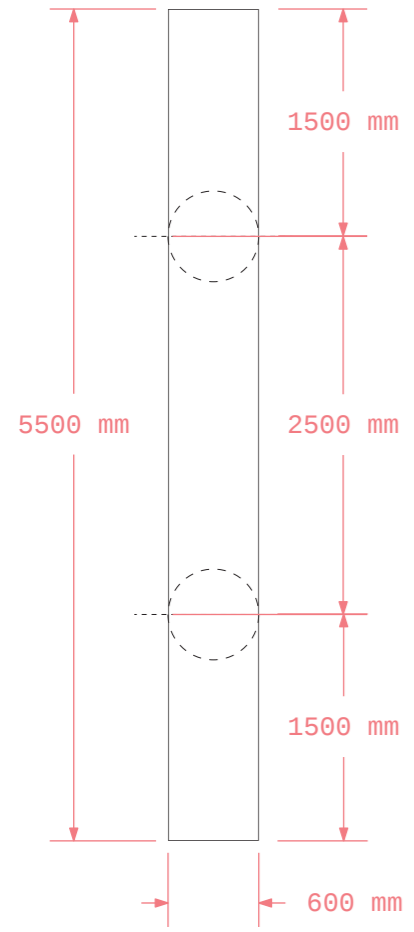

DAYS, I SEE WHAT I SAW AND WHAT I WILL SEE

White Screen - Sharjah Collection, October 2012

© Melik Ohanian 2012

TOP

FRONT

PROFILE

SPECIAL FILM FORMAT
RATIO : 2:1905
(resized 1840x840 pixel in 1920x1080)

FORMAT ECRAN 251 X 550 CM